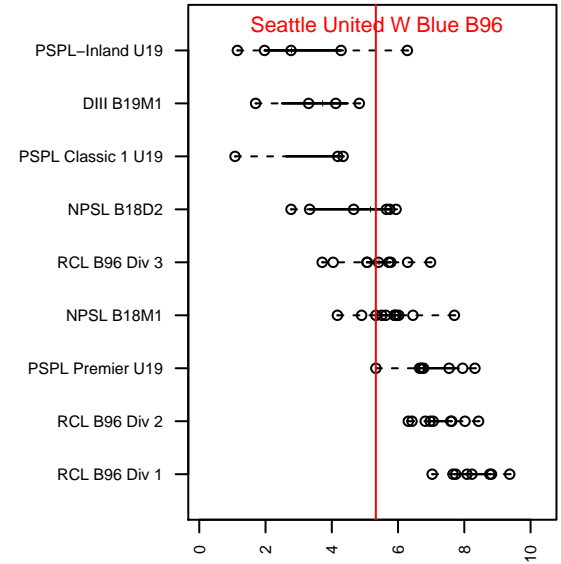

## Seattle United W Blue B96

Seattle United Regional  
 Seattle, WA  
 B96 total strength=1622  
 attack=18.46 defense=16.14  
 fall league = NPSL B18M1

alt names used:  
 Seattle United B96 West Blue  
 Seattle United West B96 Blue  
 Seattle United West B96 Blue

Venues played:  
 2014 Crossfire Select Cup BU18  
 2014 REDAPT Cup HS Gold U19  
 2014 NPSL B18M1  
 2014 Founders Cup B96 19

**Seattle United W Blue B96**  
 Dots are actual minus expected GF (blue circles) and GA (red triangles).  
 Blue line is smoothed change in attack strength. Red is smoothed change in defense strength.

**attack and defense variance (black dot)  
relative to other teams  
and top 10 in region**

**attack and defense rating  
relative to others at age  
and all opponents in last 13 months**

**Performance relative to 13 month average**